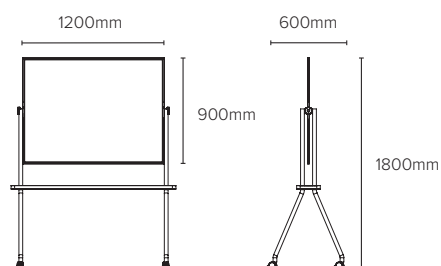

Robust lacquered steel structure with curved legs enables the board to rotate through its horizontal axis. Features 4 locking castors.

The bechwood tray makes the perfect match with the anthracite lacquered steel legs. Perfect for holding several writing instruments and erasers.

WORKSPACE DESIGN SOLUTIONS

TECHNICAL INFORMATION

Frame | painted aluminium | white or anthracite

Surface | ceramic

Tray | beechwood

Legs | painted steel | white or anthracite

Article code	Name	Size w x h x d mm
QR7004WH	Revolving Board Curvo White	1400 x 1800 x 600
QR7004AN	Revolving Board Curvo Anthracite	1400 x 1800 x 600