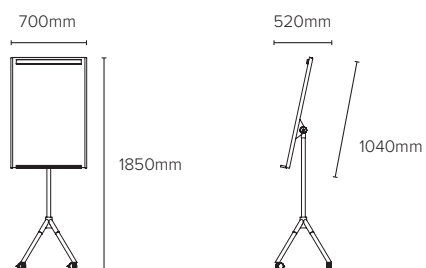

- Magnetic dry erase surface with 10 year surface warranty
- Adjustable height (1850/1750/1650/1350mm) and angle
- Adjustable pad retainer both Euro and A1 pads
- Stable steel and wood construction with 4 locking castors
- Easy to assemble

Robust structure composed of beechwood legs with metal details, with 4 locking castors. Beechwood tray for markers and erasers included.

WORKSPACE DESIGN SOLUTIONS

TECHNICAL INFORMATION

Frame | frameless

Surface | lacquered steel

Tray | beechwood

Legs | beechwood

Article code	Name	Size w x h x d mm
EA5206375	Mobile Easel Giro	700 x 1850 x 520

ARCHYI.

www.archyi-inspiration.com