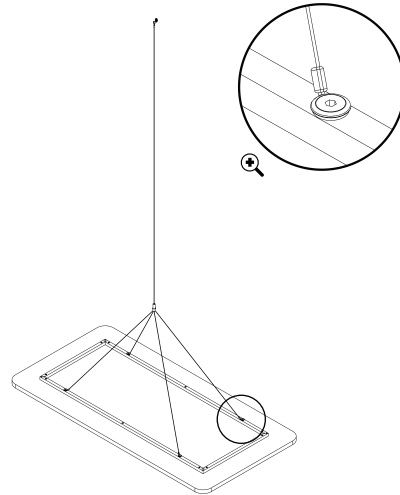

# Ceiling Sculpo

ARCHYI.

INSTRUCTIONS • INSTRUCTIES • ISTRUZIONI • ANLEITUNG • INSTRUCCIONES • INSTRUÇÕES

—  
Ceiling Sculpo  
Round

Ø 1200 x 20 mm

—  
Ceiling Sculpo  
Square

1200 x 1200 x 20 mm

—  
Ceiling Sculpo  
Rectangular

1200 x 600 x 20 mm

1

4x.A.  
1x.B.  
1x.E.

2

3

4

Round

Square