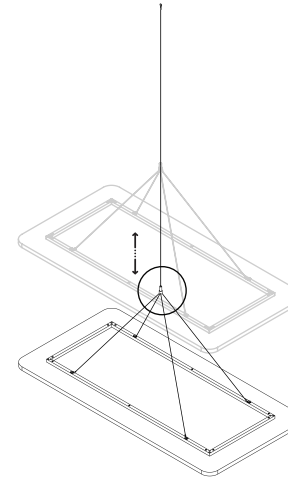

# Ceiling Sculpo

ARCHYI.

INSTRUCTIONS • INSTRUCTIES • ISTRUZIONI • ANLEITUNG • INSTRUCCIONES • INSTRUÇÕES

—  
Ceiling Sculpo  
Round

Ø 1200 x 20 mm

—  
Ceiling Sculpo  
Square

1200 x 1200 x 20 mm

—  
Ceiling Sculpo  
Rectangular

1200 x 600 x 20 mm

1

4x.A.  
1x.B.  
1x.E.

2

3

4

Round

Square

Rectangular

A.4x

B.1x

C.1x

D.1x

E.1x

1000138010915\_REV02