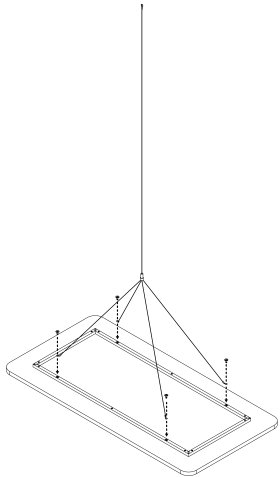

# Ceiling Sculpo

ARCHYI.

INSTRUCTIONS • INSTRUCTIES • ISTRUZIONI • ANLEITUNG • INSTRUCCIONES • INSTRUÇÕES

—  
Ceiling Sculpo  
Round

Ø 1200 x 20 mm

—  
Ceiling Sculpo  
Square

1200 x 1200 x 20 mm

—  
Ceiling Sculpo  
Rectangular

1200 x 600 x 20 mm

1

4x.A.  
1x.B.  
1x.E.

2

3

4

Round

Square

Rectangular

A.4x

B.1x

C.1x

D.1x

E.1x

1000138010915\_REV02