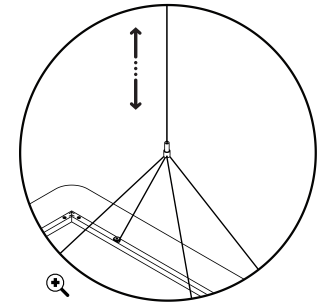

# Ceiling Sculpo

ARCHYI.

INSTRUCTIONS • INSTRUCTIES • ISTRUZIONI • ANLEITUNG • INSTRUCCIONES • INSTRUÇÕES

—  
Ceiling Sculpo  
Round

Ø 1200 x 20 mm

—  
Ceiling Sculpo  
Square

1200 x 1200 x 20 mm

—  
Ceiling Sculpo  
Rectangular

1200 x 600 x 20 mm

1

4x.A.  
1x.B.  
1x.E.

2

3

4

Round

Square

Rectangular

A.4x

B.1x

C.1x

D.1x

E.1x

1000138010915\_REV02