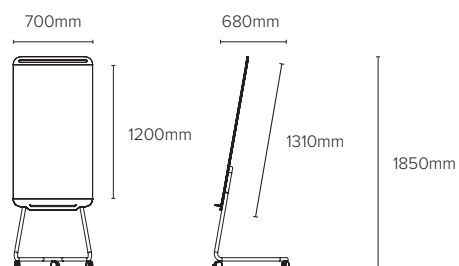

Includes an elegant Stainless steel tray for holding pens and erasers.

WORKSPACE DESIGN SOLUTIONS

TECHNICAL INFORMATION

Frame | birch plywood

Surface | ultra clear white glass

Tray | stainless steel

Legs | chromed steel

Article code	Name	Size w x h x d mm
GEA5253173	Mobile Easel Douro	700 x 1850 x 680

ARCHYI.

www.archyi-inspiration.com