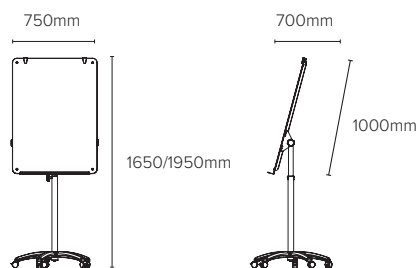

- High performance ultra clear white 4mm magnetic tempered glass surface with lifetime warranty
- Robust metal chromed structure with metal market tray
- Includes 2 magnetic extension bars that allow you to present up to 3 sheets of paper
- Adjustable height and angle
- Adjustable pad clamp for use with any type of flipchart pad
- Mobile base with 5 locking castors

Supreme magnetic writing surface with smooth round corners. Allows you to write and also to post additional information with the use of magnets.

Full mobility, portable and extremely versatile angle board usage (angle adjustable). Included metal pen tray.

Adjustable height, robust metal chromed structure, with five star base with lockable castors for stability.

WORKSPACE DESIGN SOLUTIONS

TECHNICAL INFORMATION

Frame | frameless

Surface | ultra clear white glass

Tray | metal

Legs | chromed steel

Article code

Name

Size w x h x d mm

GEA4852166

Glass Mobile Easel Porto

750 x 1650/1950 x 700