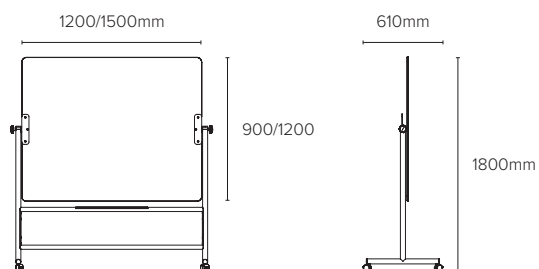

## WORKSPACE DESIGN SOLUTIONS

---

## TECHNICAL INFORMATION

**Frame** | frameless

**Surface** | ultra clear white glass

**Tray** | stainless steel

**Legs** | chromed steel

Article code	Name	Size w x h x d mm
GQR0352	Glass Revolving Board Porto	1310 x 1800 x 610
GQR0452	Glass Revolving Board Porto	1610 x 1800 x 610