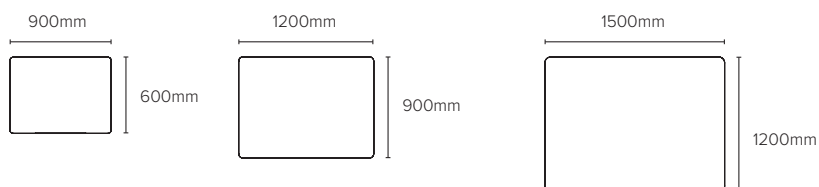

With hanging hardware behind the board, it is the sleekest option of glass, providing a seamless aesthetics.

Includes an elegant stainless steel tray for holding pens and erasers.

WORKSPACE DESIGN SOLUTIONS

TECHNICAL INFORMATION

Surface | ultra clear white glass

Tray | stainless steel

* Other sizes available, but subject to minimum quantities

Article code	Name	Size w x h x d mm
GL074504	Glass Writing Board Porto	900 x 600 x 7
GL084504	Glass Writing Board Porto	1200 x 900 x 7
GL114504	Glass Writing Board Porto	1500 x 1200 x 7